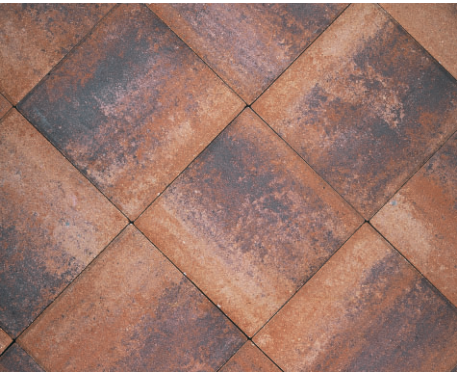

## Color Views... *White Cement Blends*

**Amaretto**

**Amaretto - B**

**Bentcreek**

**Bimini Sunrise**

**Brookline**

**Desert Sandstone**

**Dogwood Blend**

**Gold Rush Blend**

**Granite**

**Honey Blush Blend**

**Ice**

**Latte Blend**

\* Due to the variable physical properties of the ingredients used to manufacture concrete pavers, color or shade variations may occur.

## Color Views... *White Cement Blends*

**Lisbon**

**Lustre I**

**Lustre II**

**McKensie Blend**

**Mirasol**

**Oakrun**

**Old Chicago**

**Old Chicago - B**

**Rieumont**

**Saltillo**

**Windy City**

**Windy City Brown**

\* Due to the variable physical properties of the ingredients used to manufacture concrete pavers, color or shade variations may occur.